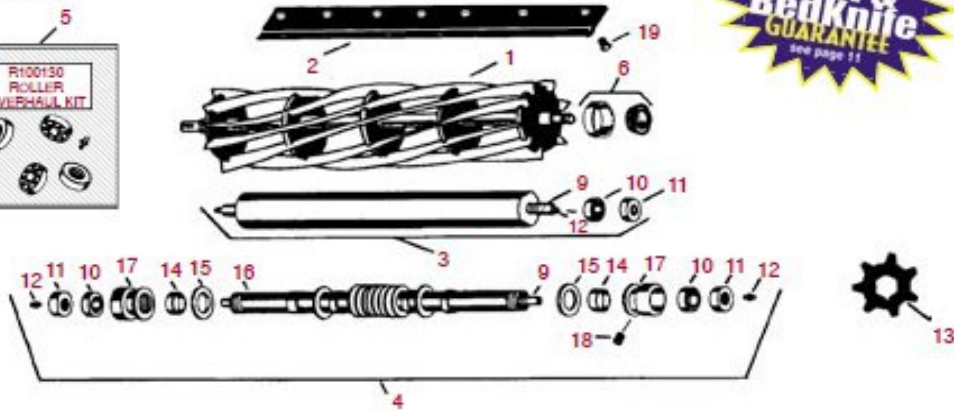

# Replaces Bunton 22" Greensmower Parts

ItemNo	R&R PartNo	O.E.M PartNo	Description	Req. Qty
<b>R&amp;R Reels Available, Lifetime Guaranteed</b>				
1	RET11055	IX4322W	R&R Reel, 9 Blade, Threaded One End	1
1	R101284	PGS22000205	R&R Reel, 9 Blade, Threaded Both Ends	1
1	R101325	X4324W	R&R Reel, 11 Blade, Threaded One End	1
1	R101279		Use RET11055	
<b>R&amp;R Bedknives Available, Lifetime Guaranteed</b>				
2	R101275	IPGS22B35715	R&R Bedknife, Thick 3/16"	1
2	R101276	PR2501	R&R Bedknife, Thin 1/8"	1
2	R101277	PGS22B30715	R&R Bedknife, Super Thin 3/32"	1
<b>R&amp;R Rollers Available</b>				
3	R101281		R&R Solid Roller Assy 2-3/8" 7 lbs.	1
4	RET11502R	IBGS22GRL	R&R Repairable Grooved Roller Assy. 2-3/8" 11 lbs.	1
<b>R&amp;R Overhaul Kits Available</b>				
5	R100130		R&R Roller Overhaul Kit	1
			Incl: Bearings & Seals to rebuild One Roller	
			2 ea.: R302-5, R303558, R305115	
<b>Other Parts Available</b>				
6	RET11062		R&R Reel Bearing, Cup & Cone	2
9	R500516	IX4311	R&R Shaft, Roller	1
10	R303558	IX4312	R&R Bearing, Roller	2
11	R305115	IX4313	R&R Seal, Roller	2
12	R302-5		R&R Grease Zerk	2
13	R363014	GS13-B502	R&R Verti-Cut Blade, 2 3/8" Dia.	A/R
14	R150651	R&R Only	R&R Spacer, Repairable Grooved Roller	A/R
15	R150653	R&R Only	R&R Washer, Repairable Grooved Roller	A/R
16	R150656	R&R Only	R&R Threaded Roller Tube, Fits RET11502R	1
17	R150665	R&R Only	R&R Threaded Roller End, 2 3/8" Dia.	2
18	R150690	R&R Only	R&R Nyloc Set Screw, 1/4"-20 x 1/4"	4
19	R101278	IPGS22B00716	R&R Screw, Bedknife	7