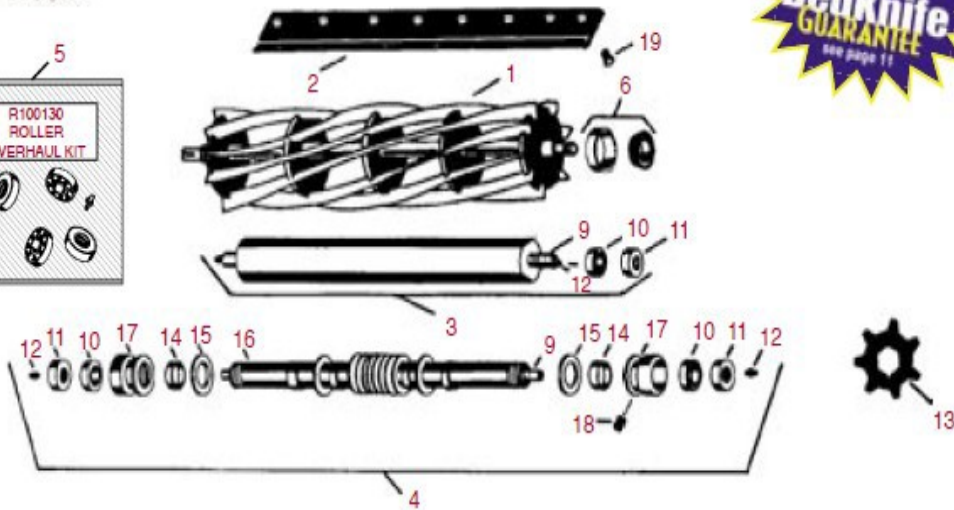

Replaces Bunton 26" Greensmower Parts

ItemNo	R&R PartNo	O.E.M PartNo	Description	Req. Qty
R&R Reels Available, Lifetime Guaranteed				
1	R101290	GS13201	R&R Reel Assy., 9 Blade, Threaded Both Ends	1
1	R101295	GS13-B701	R&R Reel Assy., 9 Blade, Threaded One End	1
R&R Bedknives Available, Lifetime Guaranteed				
2	R101291		R&R Bedknife, 3/16" Thick	1
2	R101292		R&R Bedknife, 1/8" Thin	1
2	R101293		R&R Bedknife, 3/32" Super Thin	1
R&R Rollers Available Dia Wgt				
3	R101288		R&R Solid Roller 2-3/8" 8 lbs.	1
4	R101285	IBGS26GRL	R&R Repairable Grooved Roller 2-3/8" 14 lbs.	1
R&R Overhaul Kits Available				
5	R100130		R&R Roller Overhaul Kit	1
			Incl: Bearings & Seals to rebuild One Roller	
			2 ea.: R302-5, R303558, R305115	
Other Parts Available				
6	RET11062	GS13-B711	R&R Bearing Cup & Cone, Reel	2
9	R101287	IX4315	R&R Shaft, Roller	1
10	R303558	IX4312	R&R Bearing, Roller	2
11	R305115	IX4313	R&R Seal, Roller	2
12	R302-		R&R Grease Zerk	2
13	R363014	GS13-B502	R&R Verti-Cut Blade, 2 3/8" Dia.	A/R
14	R150651	R&R Only	R&R Spacer, Repairable Grooved Roller	A/R
15	R150653	R&R Only	R&R Washer, Repairable Grooved Roller	A/R
16	R150658	R&R Only	R&R Threaded Roller Tube, Fits R101285	1
17	R150665	R&R Only	R&R Threaded Roller End, 2 3/8" Dia.	2
18	R150690	R&R Only	R&R Nyloc Set Screw, 1/4"-20 x 1/4"	4
19	R101278	GS13-B716	R&R Screw, Bedknife	8